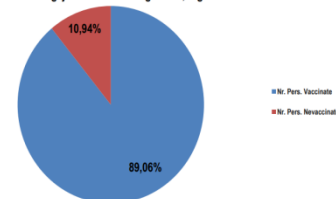

Persoane vaccinate cu doza 3: 28

2. Personal angajat = personal didactic titular + personal didactic suplitor + personal didactic pensionat + personal didactic asociat + personal didactic auxiliar + personal nedidactic = 64 persoane

TOTAL personal angajat Liceul Tehnologic nr. 1, Sighisoara - vaccinare anti Covid 19